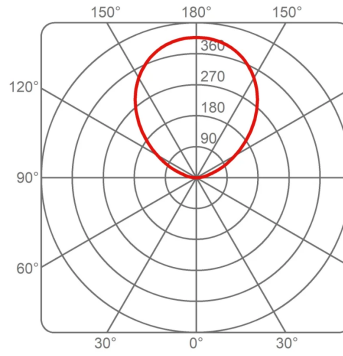

Available on request with dynamic white LED.

Family	Circular Slim
Typology	Pendant
Utilisation	Indoor

**Dimensions**

Height	3 cm
Diameter	95 cm
Power supply cable length	400 cm
Weight	3.8 Kg

**Materials**

Certifications

Photometric curves

2004/SL/95/DIM/L/1/BI CIRCULAR SLIM 84W 3000K LED

Imax 401 cd/klm

2004/SL/65/DIM/L/1/BI CIRCULAR SLIM 54W 3000K LED

Imax 407 cd/klm

2004/SL/125/DIM/L/1/BI CIRCULAR SLIM 124W 3000K LED

Imax 395 cd/klm

Colour variant code

2004/SL/95/DIM/L/1/BI

White

2004/SL/95/DIM/L/1/AU

Pearl Gold

Gallery