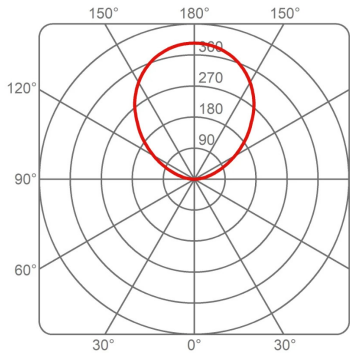

Available on request with dynamic white LED.

Family	Circular Slim
Typology	Pendant
Utilisation	Indoor

**Dimensions**

Height	3 cm
Diameter	95 cm
Power supply cable length	400 cm
Weight	3.8 Kg

**Materials**

Certifications

Photometric curves

2004/SL/95/DIM/L/1/BI CIRCULAR SLIM 84W 3000K LED

Imax 401 cd/klm

2004/SL/65/DIM/L/1/BI CIRCULAR SLIM 54W 3000K LED

Imax 407 cd/klm

2004/SL/125/DIM/L/1/BI CIRCULAR SLIM 124W 3000K LED

Imax 395 cd/klm

Colour variant code

2004/SL/95/DIM/L/1/BI

White

2004/SL/95/DIM/L/1/AU

Pearl Gold

Gallery