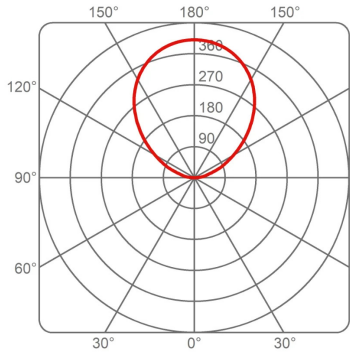

Photometric curves

2004/SL/95/DIM/L/1/BI CIRCULAR SLIM 84W 3000K LED

Imax 401 cd/klm